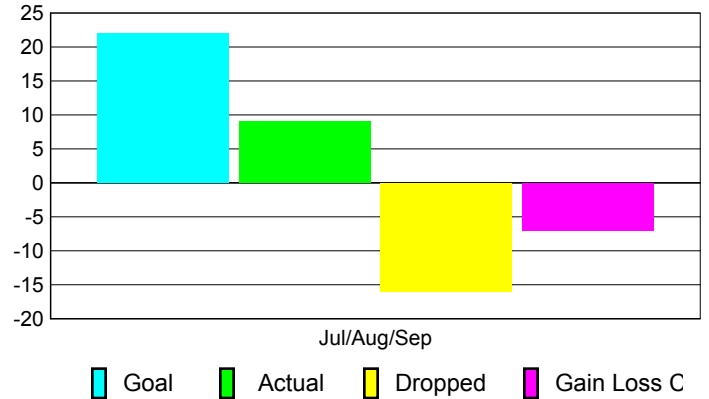

Membership Results 2010-2011

Goal, New, Dropped, Gain/Loss